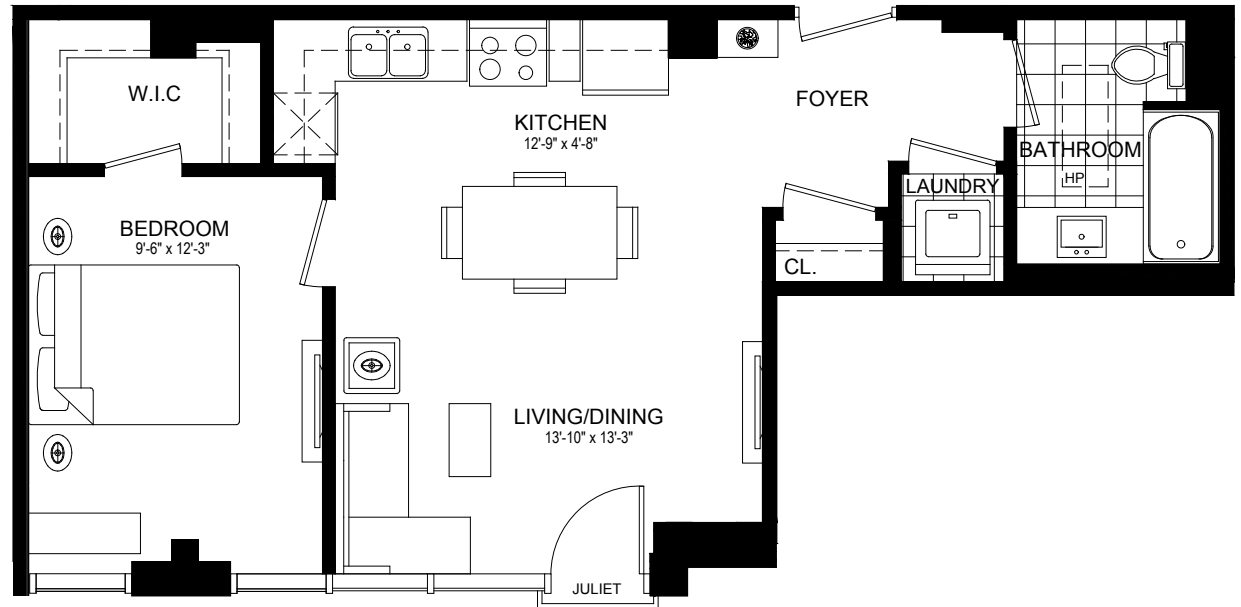

# THE BELARIUS

605 SQ. FT.

THE RESIDENCES OF  
ROYAL  
CONNAUGHT

**PENTHOUSE**  
PLATINUM COLLECTION

A BETTER VIEW ON LUXURIOUS LIVING

LPH FLOOR

TYPE-Q-MOD-BF