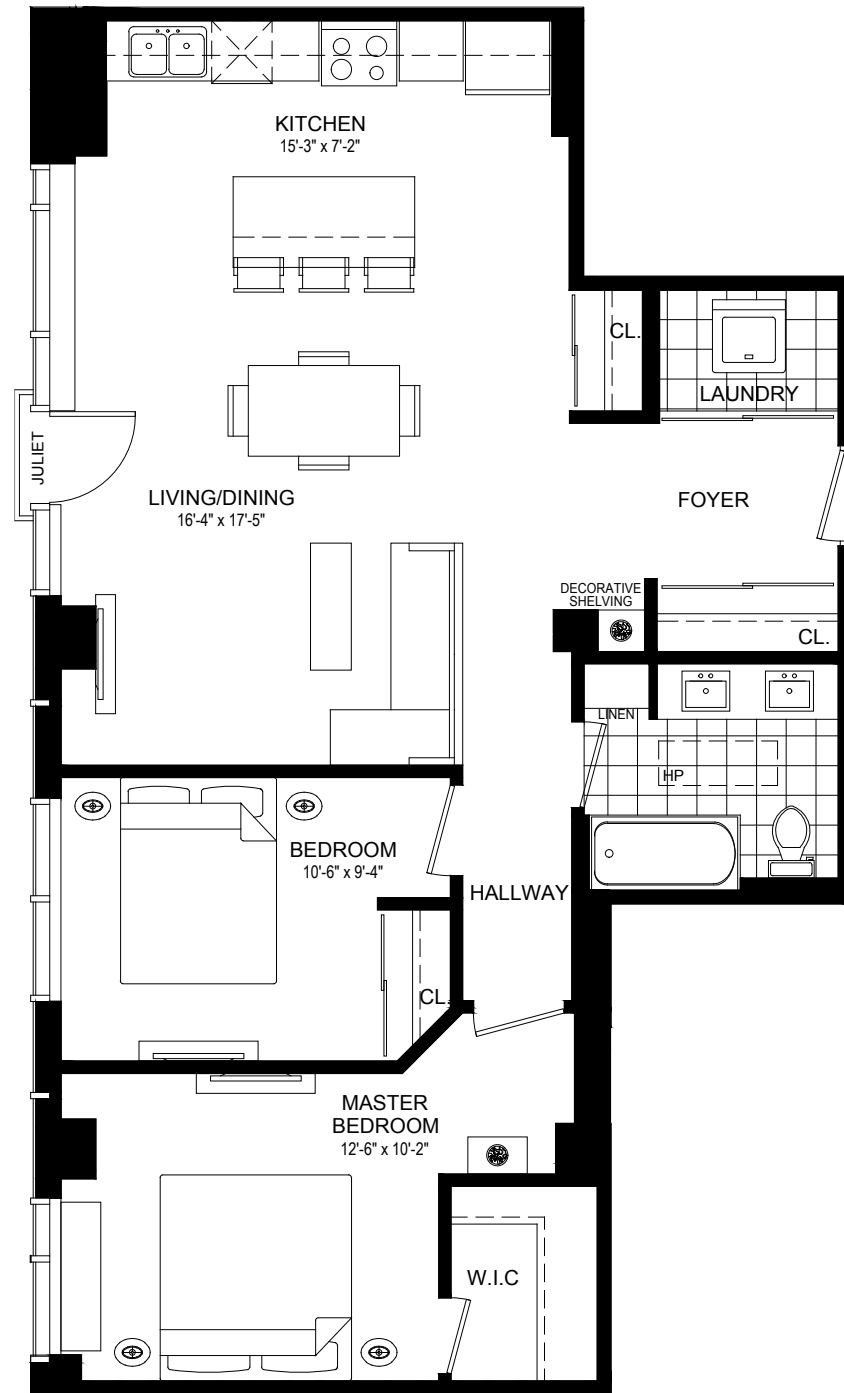

2 BEDROOM COLLECTION

THE CRAWFORD

1039 SQ. FT.

THE RESIDENCES OF
ROYAL
CONNAUGHT

PENTHOUSE
PLATINUM COLLECTION

A BETTER VIEW ON LUXURIOUS LIVING

LPH FLOOR

KING ST.

JOHN ST.

PHASE II

TYPE-PH-P