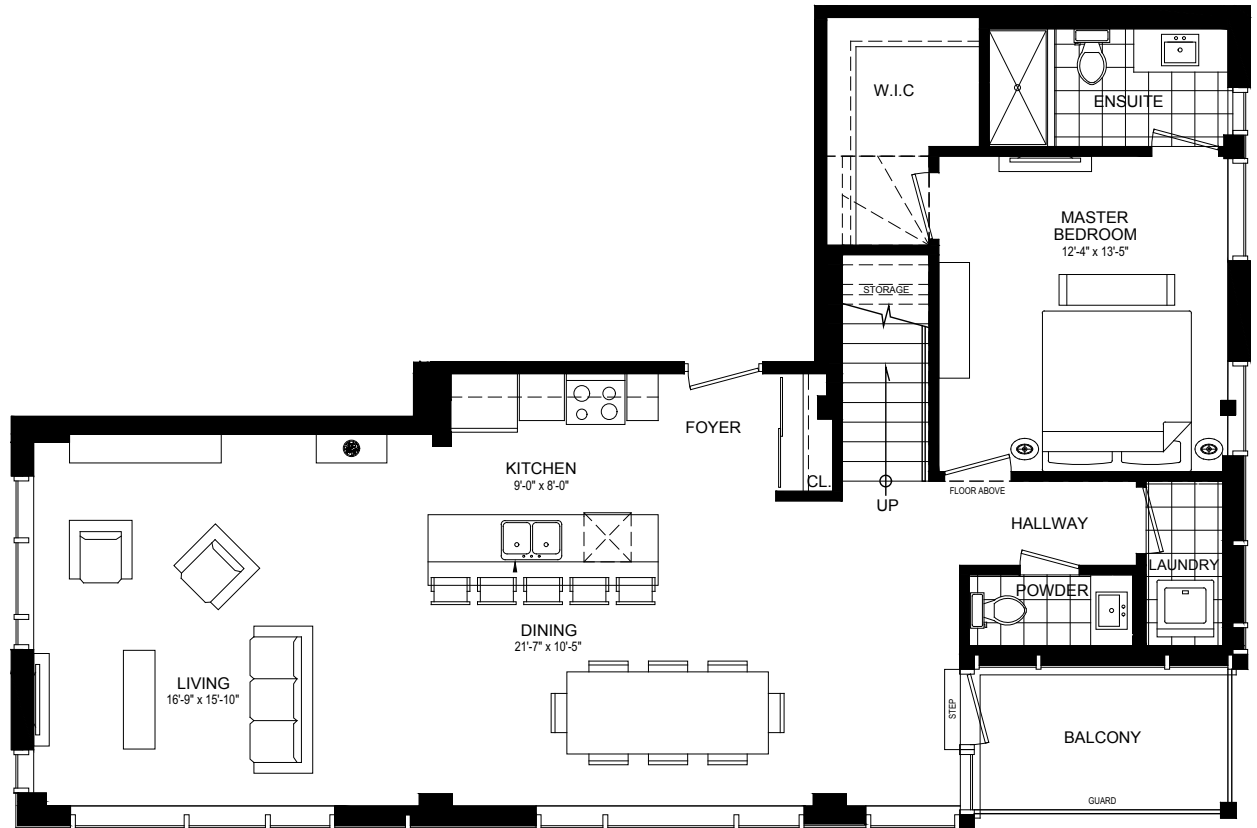

2 BEDROOM COLLECTION

THE DAGMAR

1490 SQ. FT.

THE RESIDENCES OF
ROYAL
CONNAUGHT

PENTHOUSE
PLATINUM COLLECTION

A BETTER VIEW ON LUXURIOUS LIVING

PH FLOOR

(MEZZANINE)

TYPE-PH-X