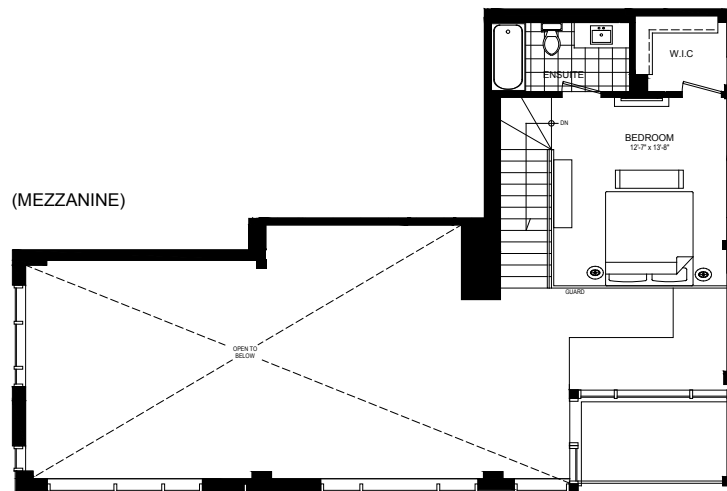

2 BEDROOM COLLECTION

THE DAGMAR

1490 SQ. FT.

THE RESIDENCES OF
ROYAL
CONNAUGHT

PENTHOUSE
PLATINUM COLLECTION

A BETTER VIEW ON LUXURIOUS LIVING

PH FLOOR

(MEZZANINE)

TYPE-PH-X