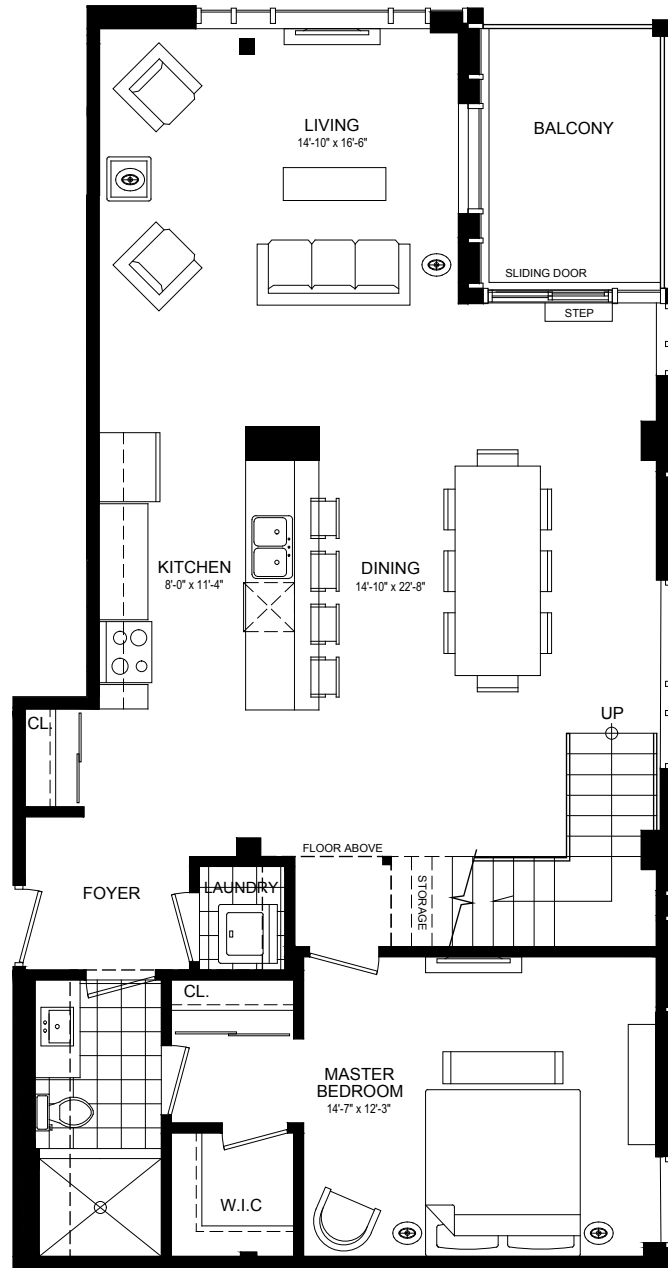

2 BEDROOM COLLECTION

THE DRYSDALE

1542 SQ. FT.

THE RESIDENCES OF
**ROYAL
CONNAUGHT**

PENTHOUSE
PLATINUM COLLECTION

A BETTER VIEW ON LUXURIOUS LIVING

PH FLOOR

KING ST.

JOHN ST.

PHASE II

(MEZZANINE)

TYPE-PH-Z