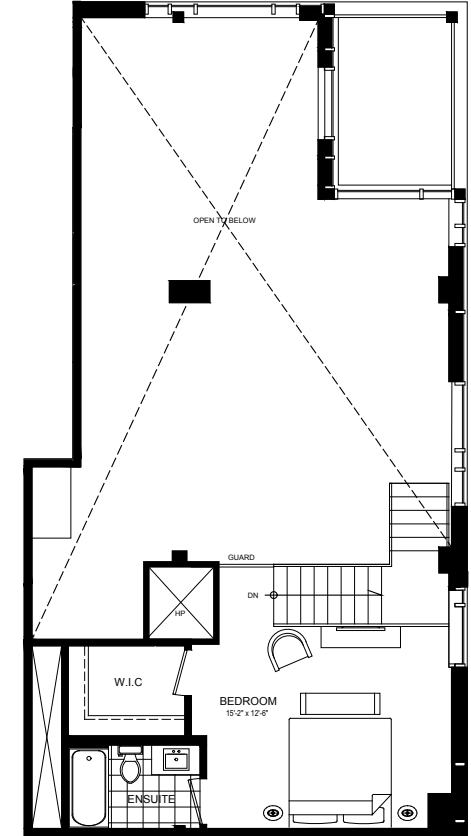

2 BEDROOM COLLECTION

THE DRYSDALE

1542 SQ. FT.

THE RESIDENCES OF
**ROYAL
CONNAUGHT**

PENTHOUSE
PLATINUM COLLECTION

A BETTER VIEW ON LUXURIOUS LIVING

PH FLOOR

KING ST.

JOHN ST.

PHASE II

(MEZZANINE)

TYPE-PH-Z