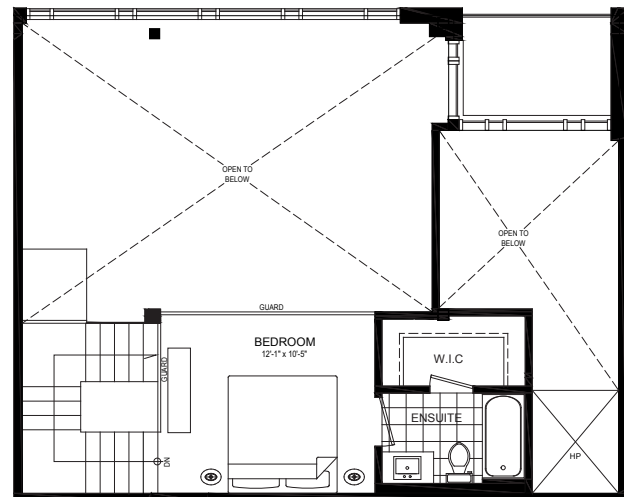

2 BEDROOM COLLECTION

THE FAIRBAIRN

1176 SQ. FT.

THE RESIDENCES OF
ROYAL
CONNAUGHT

PENTHOUSE
PLATINUM COLLECTION

A BETTER VIEW ON LUXURIOUS LIVING

SPALLACCI
GROUP

VALERY
HOMES

PH FLOOR

(MEZZANINE)

TYPE-PH-AA