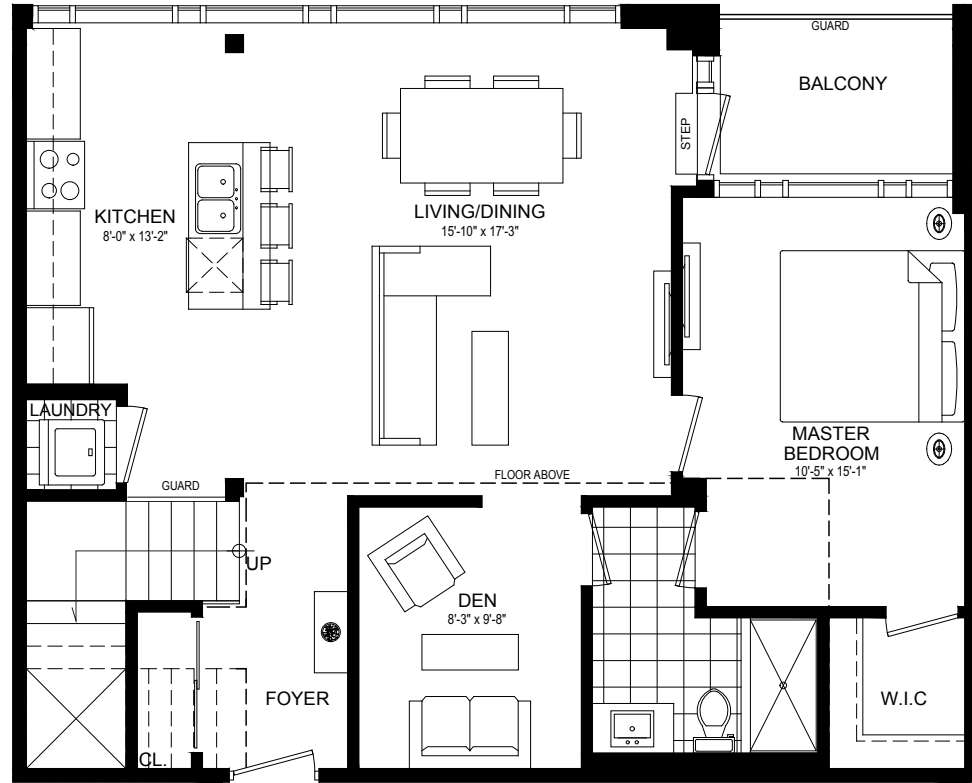

2 BEDROOM COLLECTION

THE FAIRBAIRN

1176 SQ. FT.

THE RESIDENCES OF
ROYAL
CONNAUGHT

PENTHOUSE
PLATINUM COLLECTION

A BETTER VIEW ON LUXURIOUS LIVING

SPALLACCI
GROUP

VALERY
HOMES

PH FLOOR

(MEZZANINE)

TYPE-PH-AA