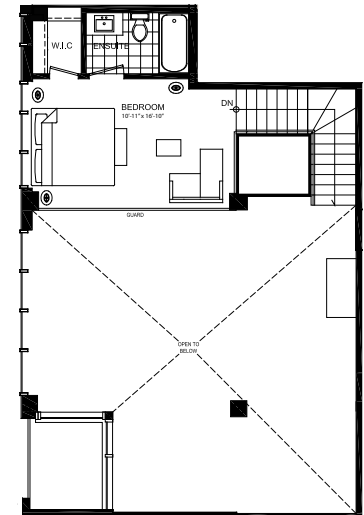

2 BEDROOM COLLECTION

THE GUILDFORD

1299 SQ. FT.

THE RESIDENCES OF
ROYAL
CONNAUGHT

PENTHOUSE
PLATINUM COLLECTION

A BETTER VIEW ON LUXURIOUS LIVING

PH FLOOR

KING ST.

JOHN ST.

PHASE II

(MEZZANINE)

TYPE-PH-W