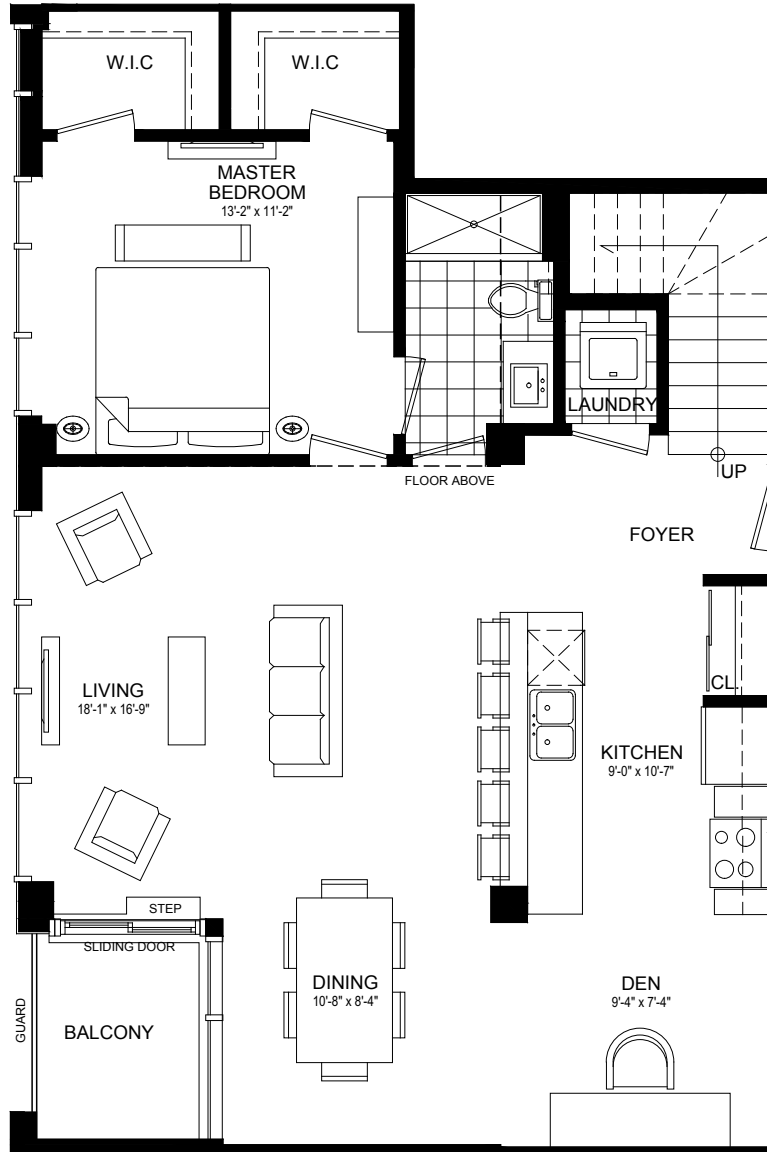

2 BEDROOM COLLECTION

THE GUILDFORD

1299 SQ. FT.

THE RESIDENCES OF
ROYAL
CONNAUGHT

PENTHOUSE
PLATINUM COLLECTION

A BETTER VIEW ON LUXURIOUS LIVING

PH FLOOR

KING ST.

JOHN ST.

PHASE II

(MEZZANINE)

TYPE-PH-W