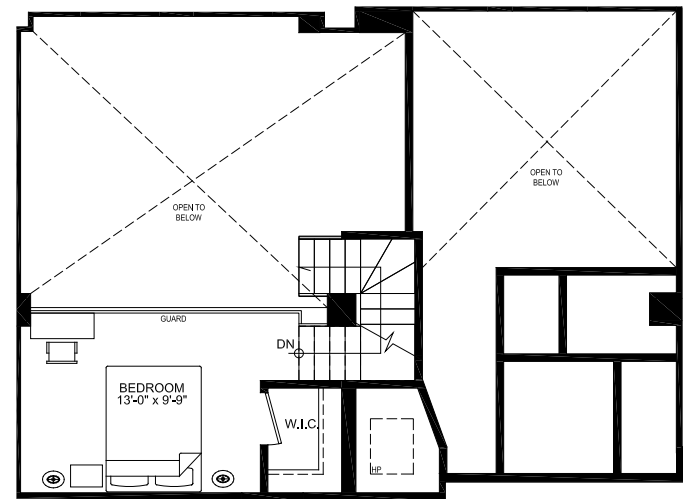

(MEZZANINE)

TYPE-PH-B