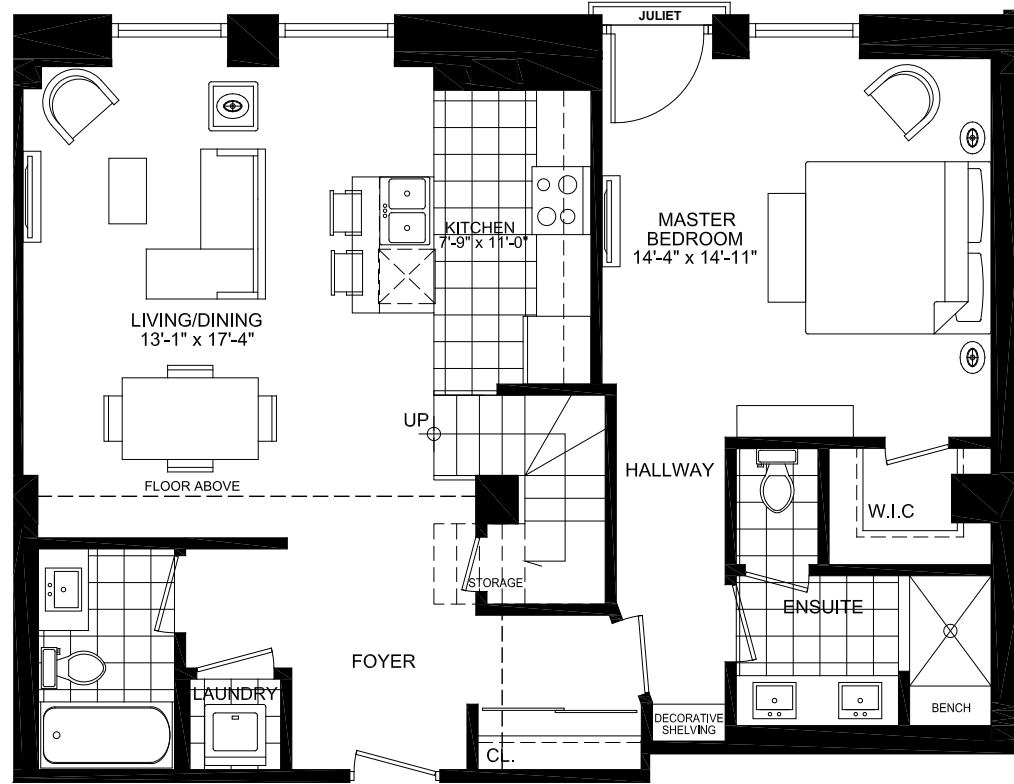

2 BEDROOM COLLECTION

THE ROSS

1195 SQ. FT.

THE RESIDENCES OF
ROYAL
CONNAUGHT

PENTHOUSE
PLATINUM COLLECTION

A BETTER VIEW ON LUXURIOUS LIVING

SPALLACCI
GROUP

VALERY
HOMES

LPH FLOOR