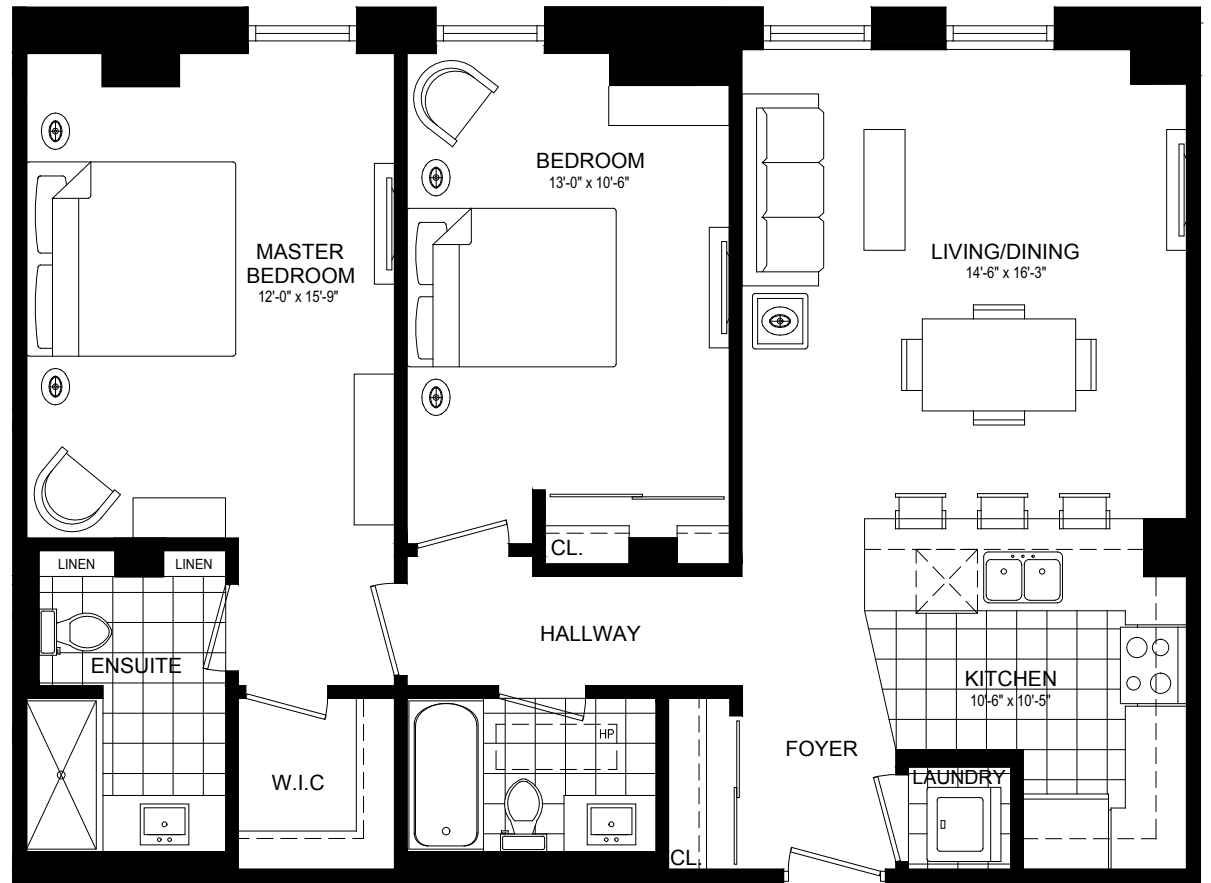

2 BEDROOM COLLECTION

THE SEYMOUR

1099 SQ. FT.

THE RESIDENCES OF
ROYAL
CONNAUGHT

PENTHOUSE
PLATINUM COLLECTION

A BETTER VIEW ON LUXURIOUS LIVING

LPH FLOOR

KING ST.

TYPE-PH-U