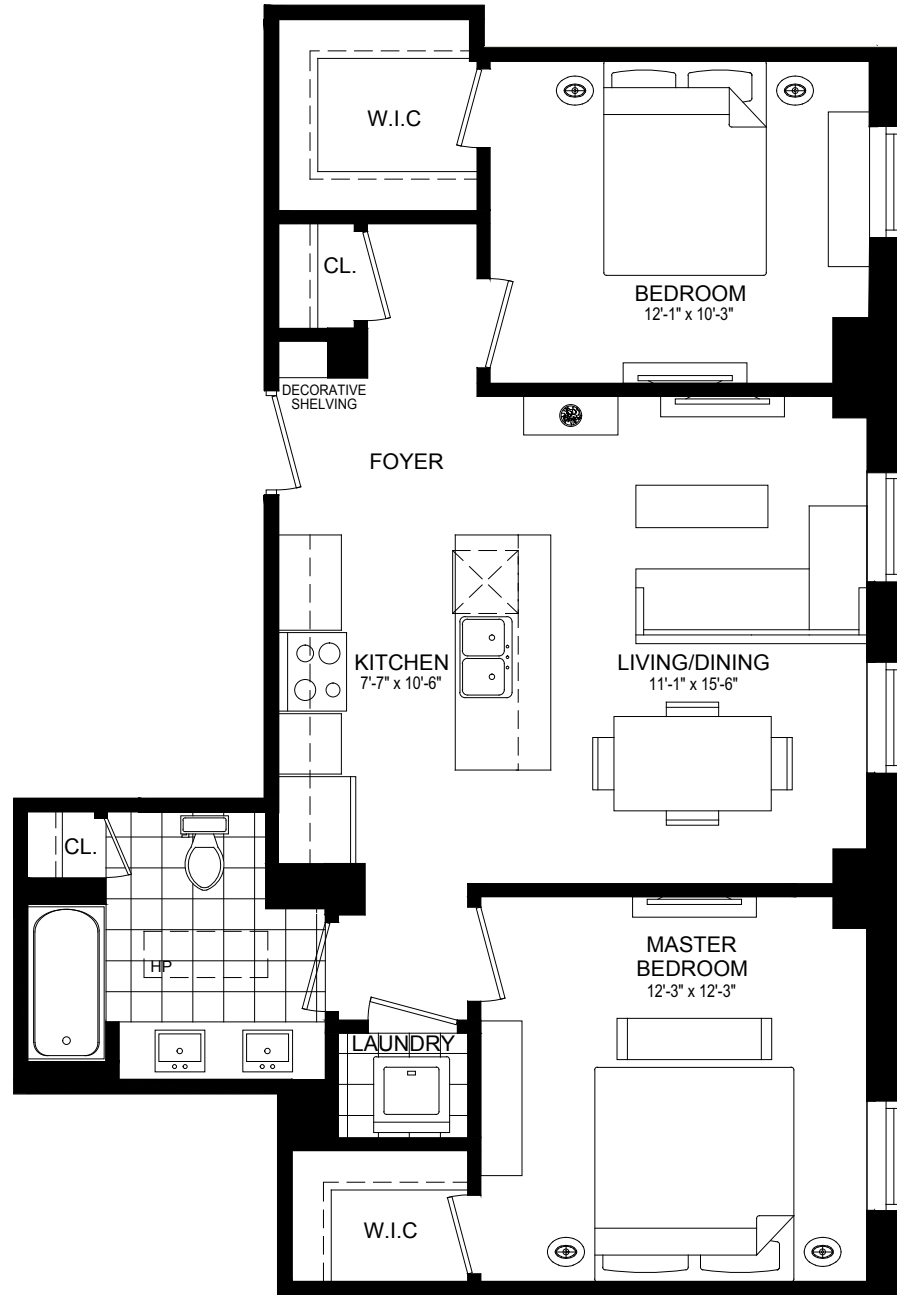

2 BEDROOM COLLECTION

THE SHERBOURNE

878 SQ. FT.

THE RESIDENCES OF
ROYAL
CONNAUGHT

PENTHOUSE
PLATINUM COLLECTION

A BETTER VIEW ON LUXURIOUS LIVING

SPALLACCI
GROUP

VALERY
HOMES

LPH FLOOR

KING ST.

JOHN ST.

PHASE II

TYPE-PH-R