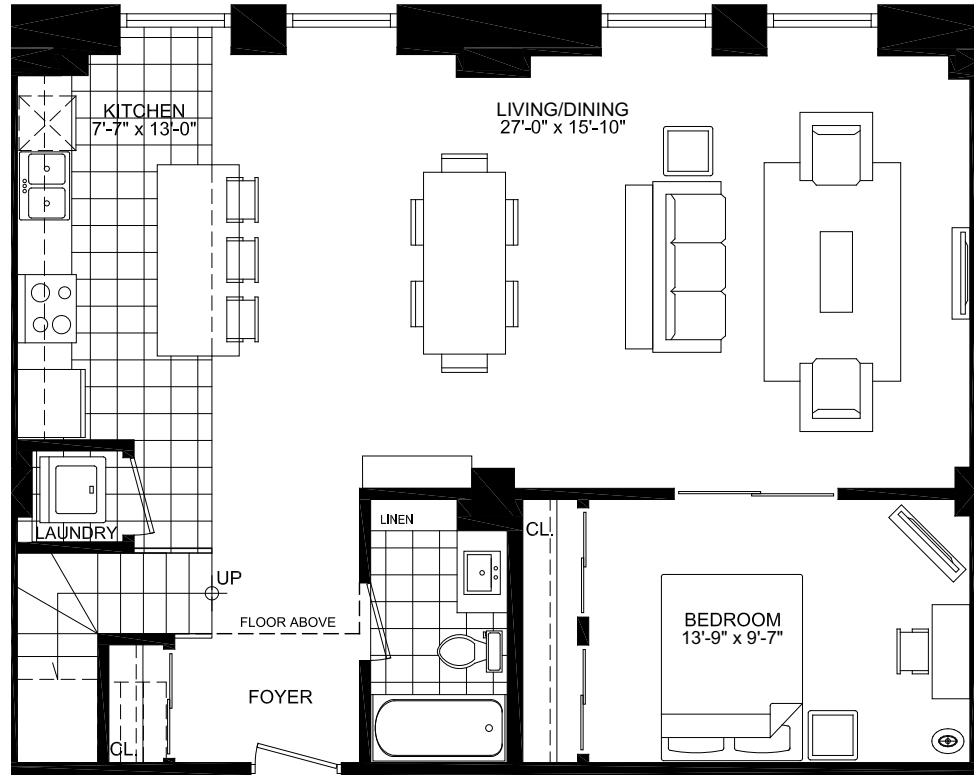

2 BEDROOM COLLECTION

THE SPENCER

1257 SQ. FT.

THE RESIDENCES OF
ROYAL
CONNAUGHT

PENTHOUSE
PLATINUM COLLECTION

A BETTER VIEW ON LUXURIOUS LIVING

LPH FLOOR

KING ST.