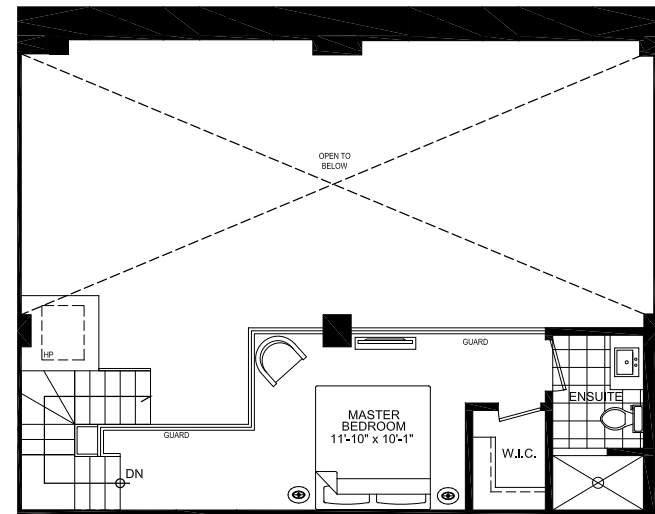

(MEZZANINE)