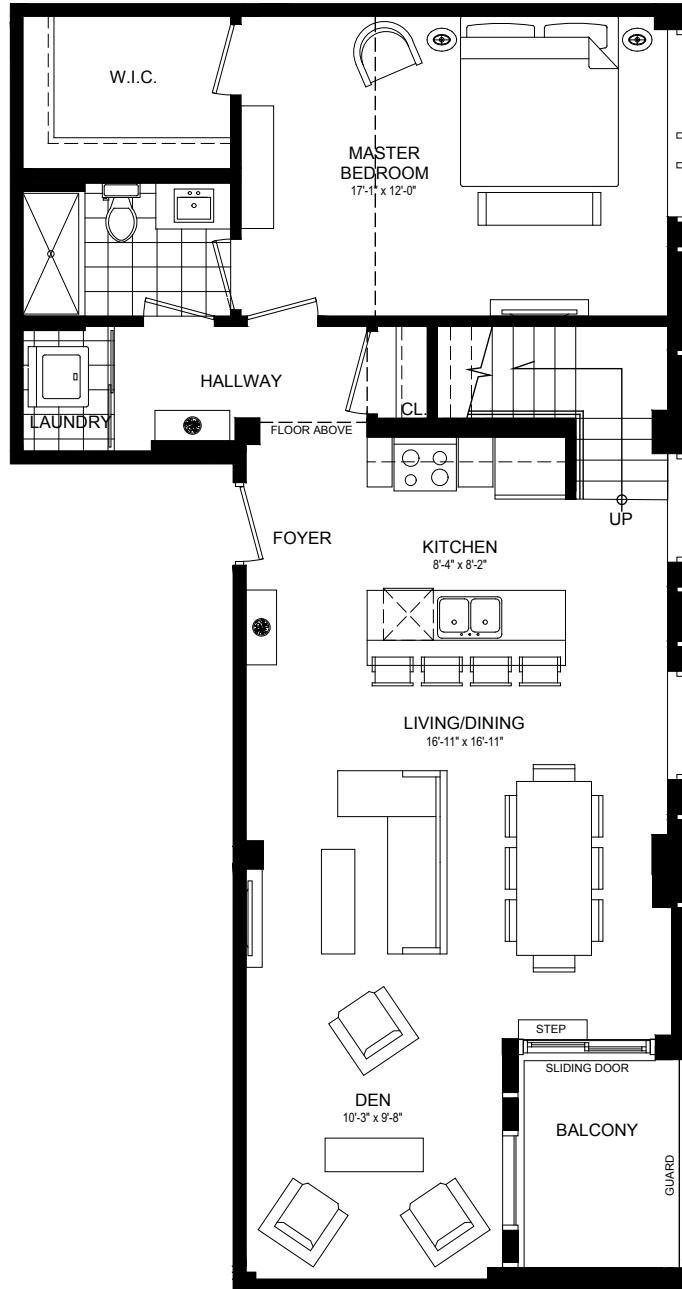

2 BEDROOM COLLECTION

THE SWINTON

1285 SQ. FT.

THE RESIDENCES OF
ROYAL
CONNAUGHT

PENTHOUSE
PLATINUM COLLECTION

A BETTER VIEW ON LUXURIOUS LIVING

PH FLOOR

KING ST.

JOHN ST.

PHASE II

(MEZZANINE)

TYPE-PH-Y