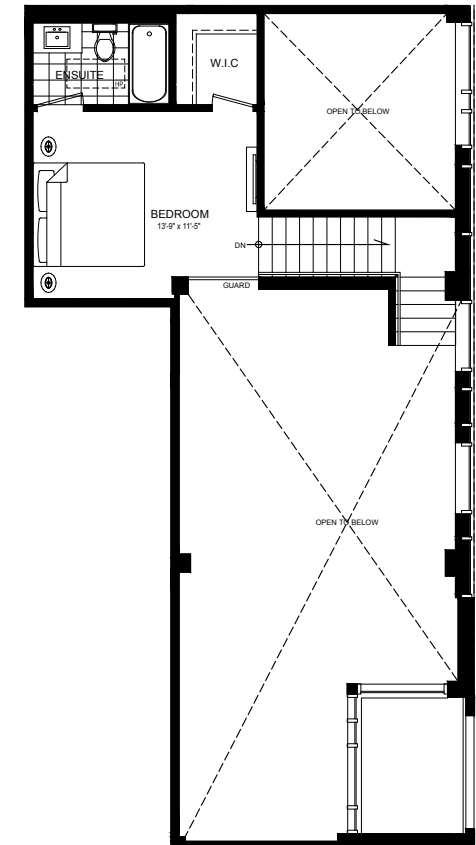

2 BEDROOM COLLECTION

THE SWINTON

1285 SQ. FT.

THE RESIDENCES OF
ROYAL
CONNAUGHT

PENTHOUSE
PLATINUM COLLECTION

A BETTER VIEW ON LUXURIOUS LIVING

PH FLOOR

KING ST.

JOHN ST.

PHASE II

(MEZZANINE)

TYPE-PH-Y