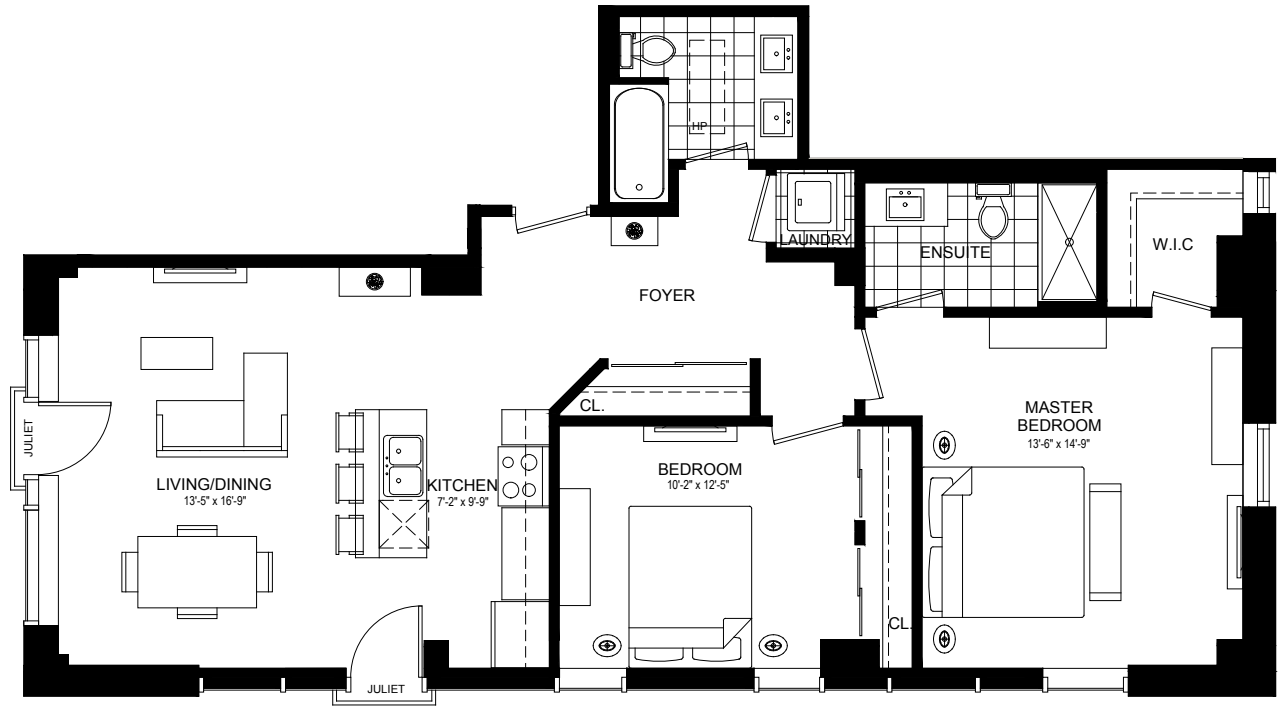

2 BEDROOM COLLECTION

THE WESTMOUNT

1152 SQ. FT.

THE RESIDENCES OF
ROYAL
CONNAUGHT

PENTHOUSE
PLATINUM COLLECTION

A BETTER VIEW ON LUXURIOUS LIVING

LPH FLOOR

TYPE-PH-Q