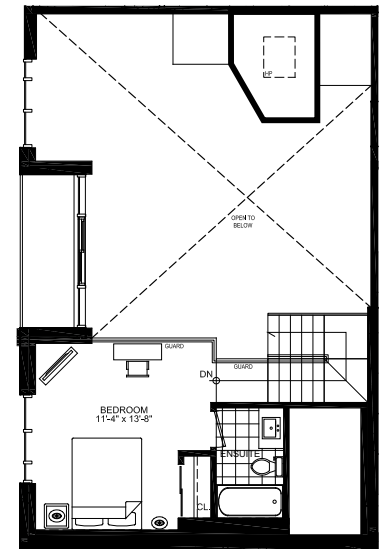

2 BEDROOM COLLECTION

THE HESS

1267 SQ. FT.

THE RESIDENCES OF
ROYAL CONNAUGHT

PENTHOUSE
SKYLINE COLLECTION

A BETTER VIEW ON LUXURIOUS LIVING

LPH FLOOR

PH FLOOR

(MEZZANINE)

TYPE-PH-G