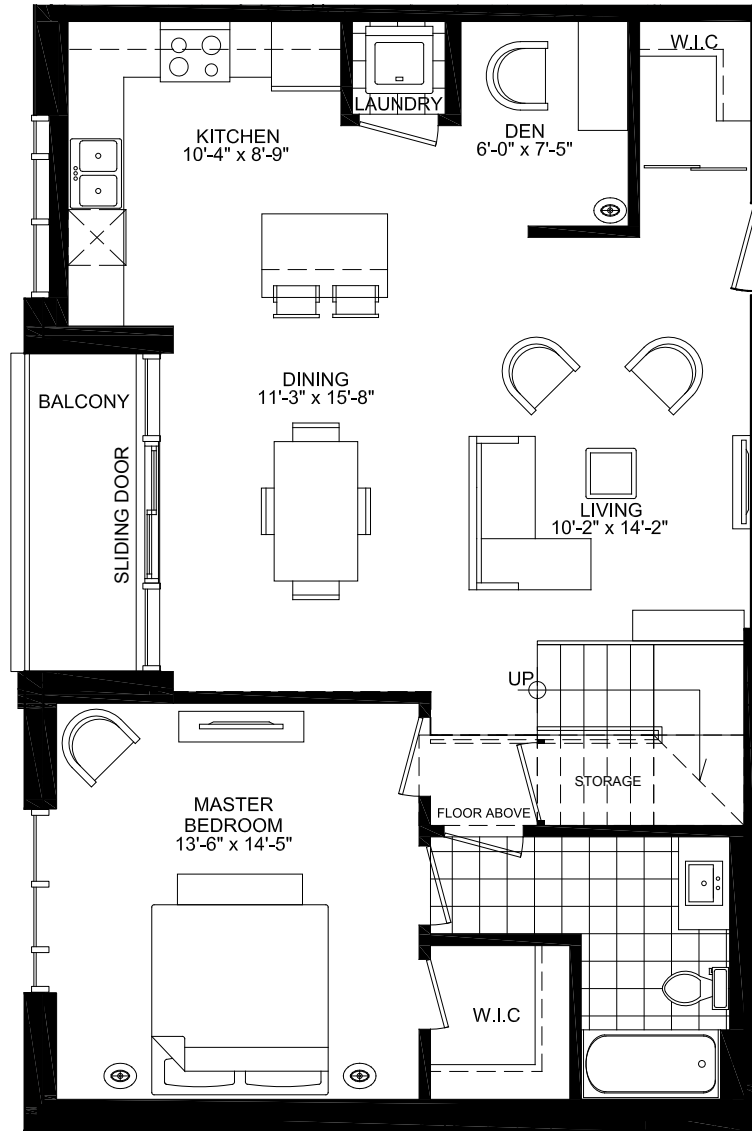

2 BEDROOM COLLECTION

THE HESS

1267 SQ. FT.

THE RESIDENCES OF
ROYAL CONNAUGHT

PENTHOUSE
SKYLINE COLLECTION

A BETTER VIEW ON LUXURIOUS LIVING

LPH FLOOR

PH FLOOR

(MEZZANINE)

TYPE-PH-G