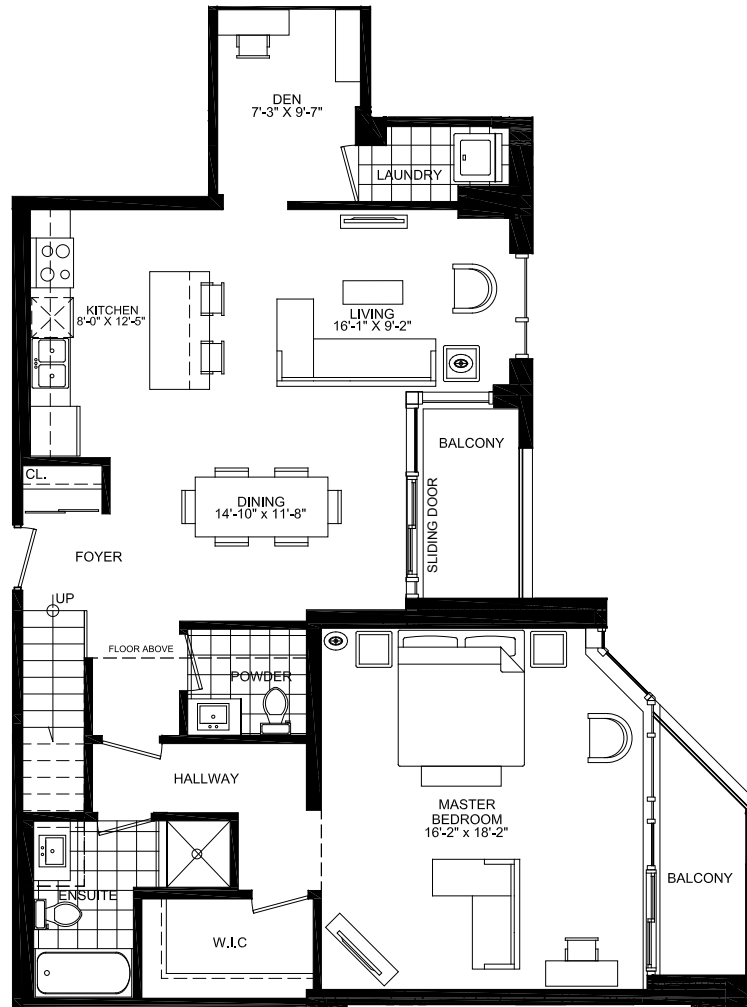

2 BEDROOM COLLECTION

THE BARTON

1443 SQ. FT.

THE RESIDENCES OF
ROYAL
CONNAUGHT

PENTHOUSE
SKYLINE COLLECTION

A BETTER VIEW ON LUXURIOUS LIVING

LPH FLOOR

PH FLOOR

(MEZZANINE)

TYPE-PH-J