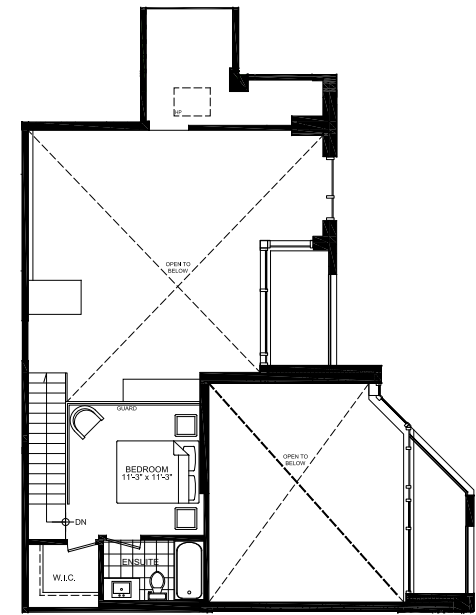

2 BEDROOM COLLECTION

THE BARTON

1443 SQ. FT.

THE RESIDENCES OF
ROYAL
CONNAUGHT

PENTHOUSE
SKYLINE COLLECTION

A BETTER VIEW ON LUXURIOUS LIVING

LPH FLOOR

PH FLOOR

(MEZZANINE)

TYPE-PH-J