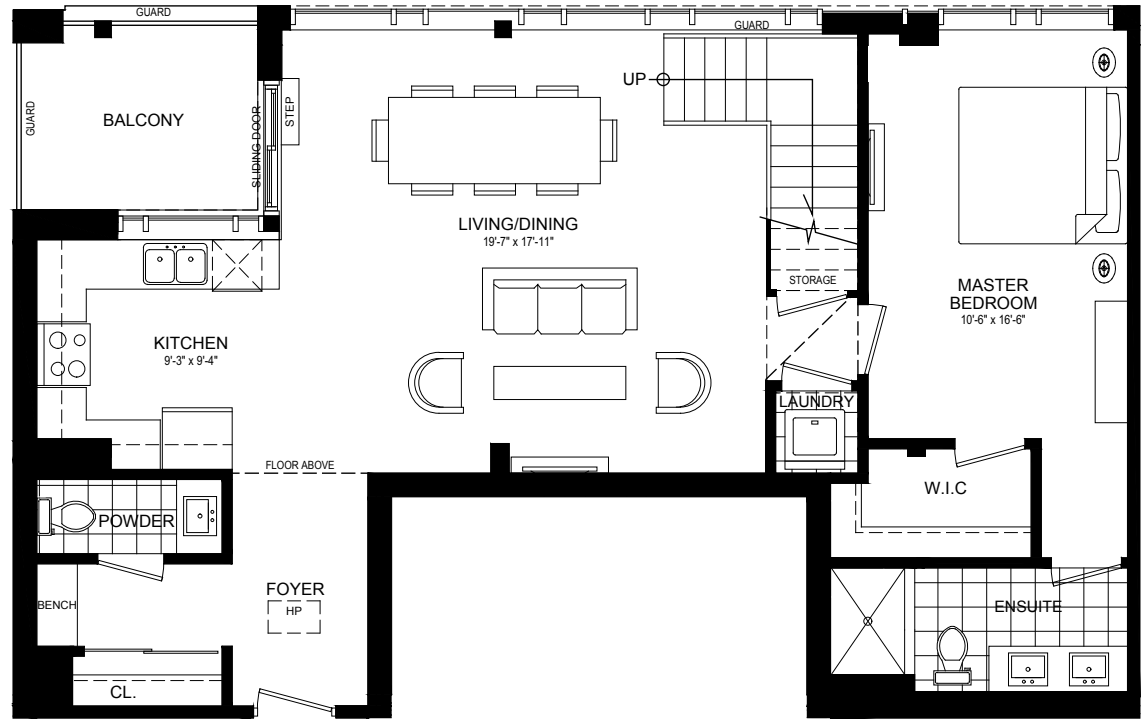

2 BEDROOM COLLECTION

THE BETHWIN

1263 SQ. FT.

THE RESIDENCES OF
ROYAL
CONNAUGHT

PENTHOUSE
SKYLINE COLLECTION

A BETTER VIEW ON LUXURIOUS LIVING

SPALLACCI
GROUP

VALERY
HOMES

PH FLOOR

KING ST.

(MEZZANINE)

TYPE-PH-BB