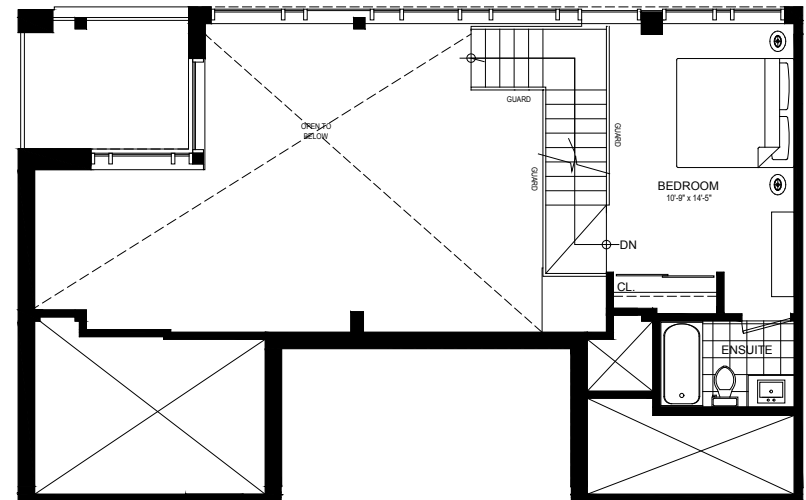

2 BEDROOM COLLECTION

THE BETHWIN

1263 SQ. FT.

THE RESIDENCES OF
ROYAL
CONNAUGHT

PENTHOUSE
SKYLINE COLLECTION

A BETTER VIEW ON LUXURIOUS LIVING

SPALLACCI
GROUP

VALERY
HOMES

PH FLOOR

KING ST.

(MEZZANINE)

TYPE-PH-BB