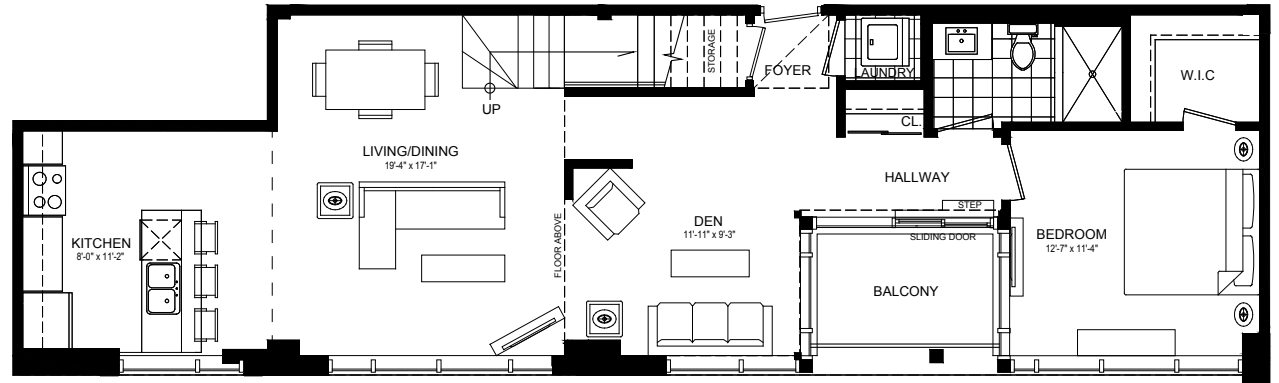

2 BEDROOM COLLECTION

THE BIRKBECK

1286 SQ. FT.

THE RESIDENCES OF
ROYAL
CONNAUGHT

PENTHOUSE
SKYLINE COLLECTION

A BETTER VIEW ON LUXURIOUS LIVING

PH FLOOR

KING ST.

JOHN ST.

PHASE II

TYPE-PH-V