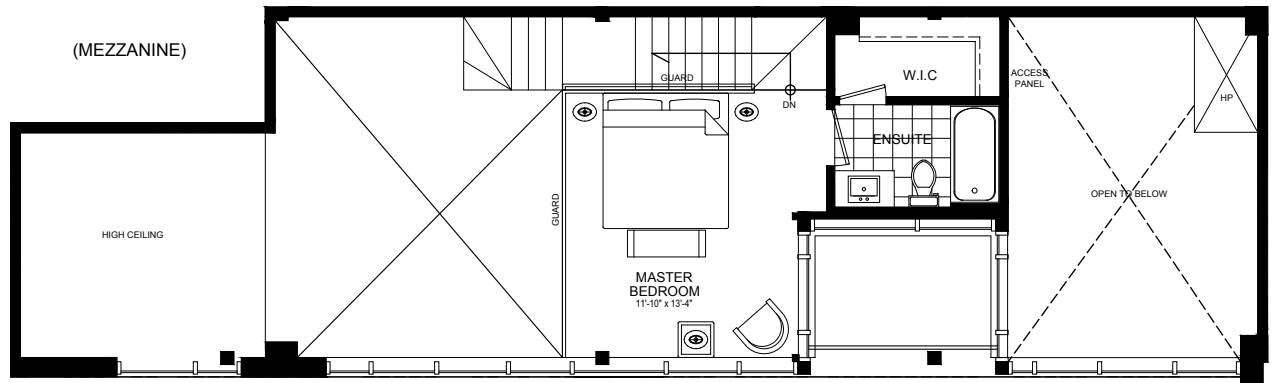

2 BEDROOM COLLECTION

THE BIRKBECK

1286 SQ. FT.

THE RESIDENCES OF
ROYAL
CONNAUGHT

PENTHOUSE
SKYLINE COLLECTION

A BETTER VIEW ON LUXURIOUS LIVING

PH FLOOR

KING ST.

JOHN ST.

PHASE II

TYPE-PH-V