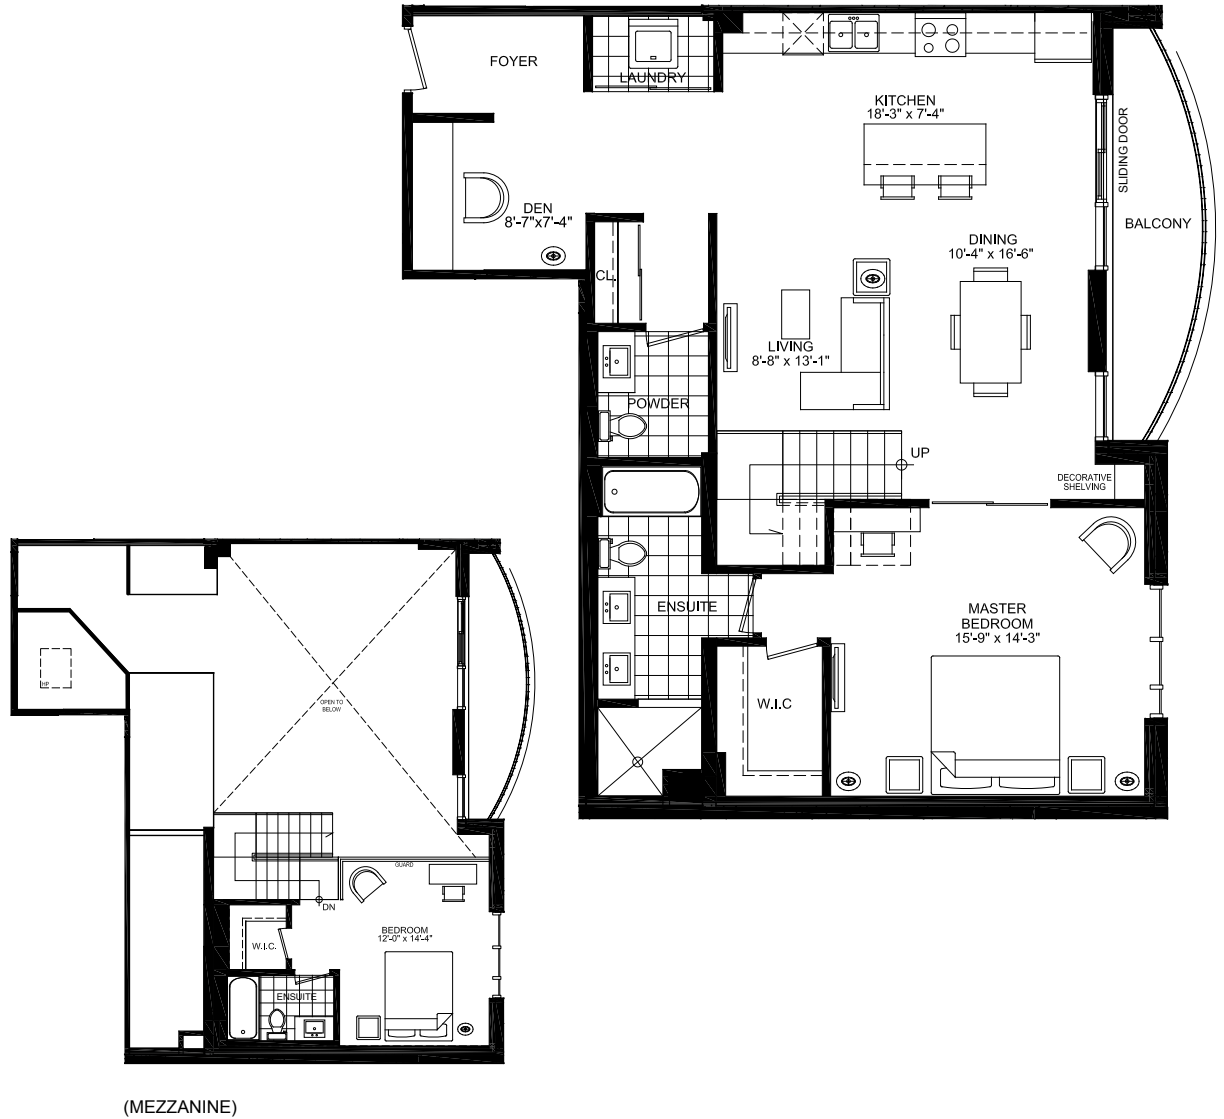

2 BEDROOM COLLECTION

THE LOYALIST

1473 SQ. FT.

THE RESIDENCES OF
ROYAL
CONNAUGHT

PENTHOUSE
SKYLINE COLLECTION

A BETTER VIEW ON LUXURIOUS LIVING

SPALLACCI
GROUP

VALERY
HOMES

LPH FLOOR

PH FLOOR

TYPE-PH-H