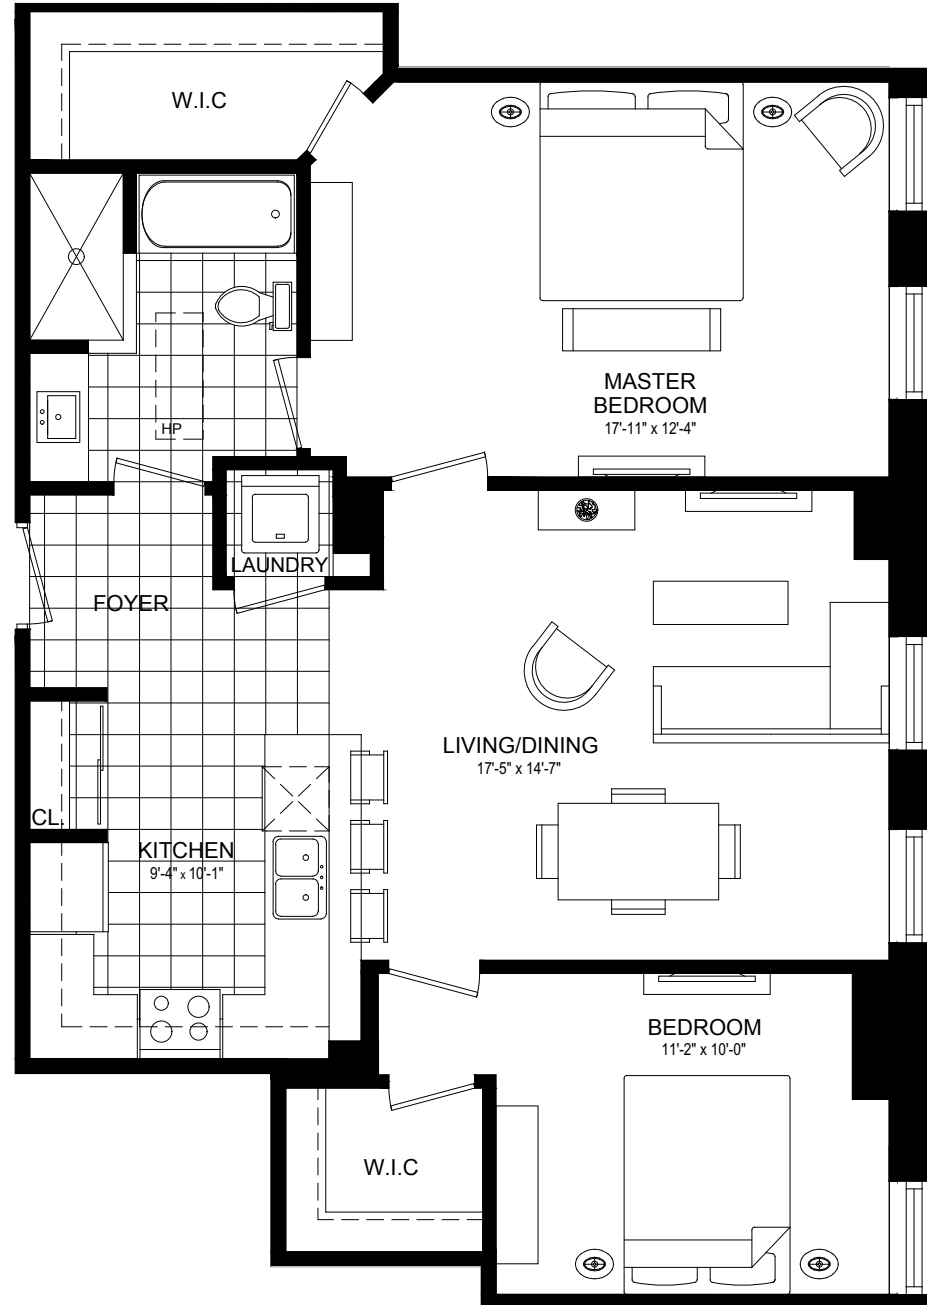

2 BEDROOM COLLECTION

THE EASTSHIRE

1051 SQ. FT.

THE RESIDENCES OF
ROYAL
CONNAUGHT

PENTHOUSE
SKYLINE COLLECTION

A BETTER VIEW ON LUXURIOUS LIVING

LPH FLOOR

KING ST.

JOHN ST.

PHASE II

TYPE-PH-S